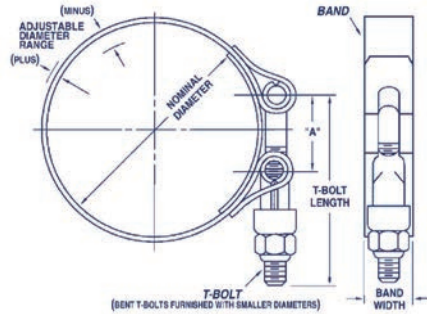

T-Bolt Clamps

		Standard Series TBC & STBC	Heavy Duty Series HTBC & HSTBC	Long Bolt Series STBCL
"A"	center to center	1-3/16"	1-3/8"	2"
T-Bolt	thread size	1/4-28 UNF3A	5/16-24 UNF3A	1/4-28 UNF3A
	bolt length	2-1/2"	3-1/2"	3-1/2"
Band	width	3/4"	7/8"	3/4"
	thickness	.025	.040	.025

Standard Series

Style TBC

Features:

- can be applied with a standard 7/16" socket wrench
- 3/4" wide, .025" thick, 300 series stainless steel band
- alloy steel bolt, torque rating: 70 in/lbs

Hose OD		Part #	Opt Qty
from	to		
1.250"	1.406"	TBC131	25
1.344"	1.562"	TBC150	25
1.594"	1.812"	TBC175	25
1.724"	1.942"	TBC188	25
1.844"	2.062"	TBC200	25
2.094"	2.312"	TBC225	25
2.224"	2.442"	TBC238	25
2.344"	2.562"	TBC250	25
2.326"	2.622"	TBC256	25
2.396"	2.692"	TBC263	25
2.516"	2.812"	TBC275	25
2.646"	2.942"	TBC288	25
2.766"	3.062"	TBC300	25
2.886"	3.182"	TBC312	25
3.016"	3.312"	TBC325	25
3.266"	3.562"	TBC350	25
3.516"	3.812"	TBC375	25
3.586"	3.882"	TBC382	25
3.766"	4.062"	TBC400	25
4.016"	4.312"	TBC425	25
4.266"	4.562"	TBC450	25
4.516"	4.812"	TBC475	25
4.766"	5.062"	TBC500	25
5.016"	5.312"	TBC525	25
5.266"	5.562"	TBC550	25
5.516"	5.812"	TBC575	25
5.766"	6.062"	TBC600	25
6.016"	6.312"	TBC625	25
6.266"	6.562"	TBC650	25
6.516"	6.812"	TBC675	25
6.766"	7.062"	TBC700	25
7.266"	7.562"	TBC750	25